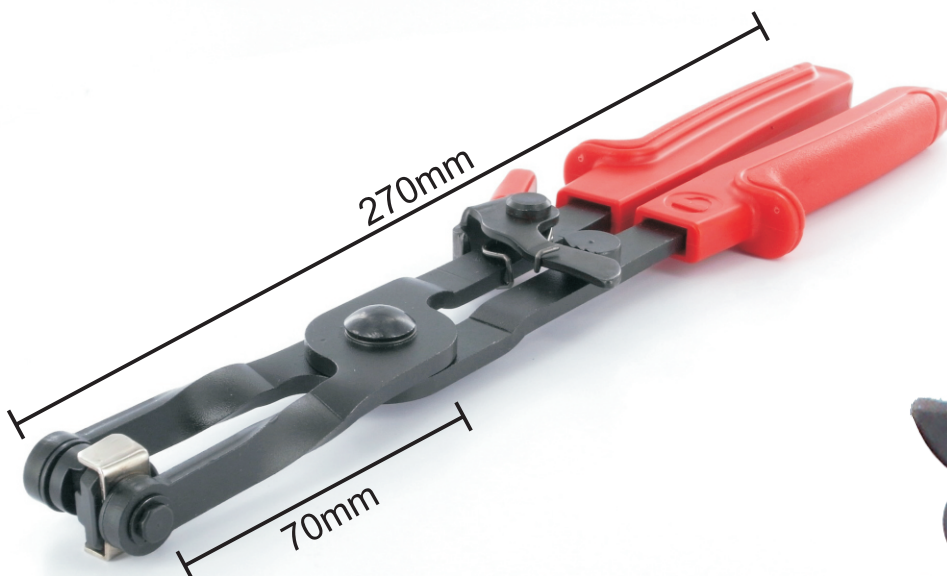

HCP 3951-G1

Hose clamp long with Micro ratchet

Norma clamp FBS

Self Locking FBS

MUBEA FBS-RSV

MUBEA FBS-STD

Hose clamp pliers with
Microratchet system.

Technical Specs:

Hose clamp types:

- MUBEA (Muhr & Bender)
- Norma

Hose clamp size:

- Diameter : 18mm - 54mm
- Width : 12mm + 15mm

Grip type

- 1-K Injection (Optional 2-K)

Material:

- Sheet metal XC48F
- Heat treated to 45-48 HRC (Rockwell)

Micro ratchet