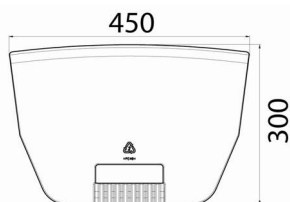

CUT-IT PROTECTORS

Dashboard protectors

Cut-it protectors are designed to avoid damages on car interiors while cutting out windshields.

They perfectly protect dashboard, head liners or pillar covers from scratching.

Content:

- 1 x CUT-IT Protector S curved
- 1 x CUT-IT Protector S straight
- 1 x CUT-IT Protector L curved
- 1 x CUT-IT Protector L straight

Approved by:
- Renault