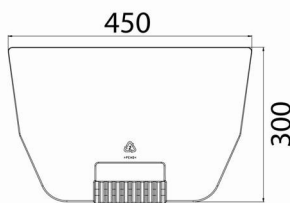

CUT-IT PROTECTORS

Dashboard protectors

Cut-it protectors are designed to avoid damages on car interiors while cutting out windshields.

They perfectly protect dashboard, head liners or pillar covers from scratching.

Content:

- 1 x CUT-IT Protector S curved
- 1 x CUT-IT Protector S straight
- 1 x CUT-IT Protector L curved
- 1 x CUT-IT Protector L straight

Approved by:
- Renault