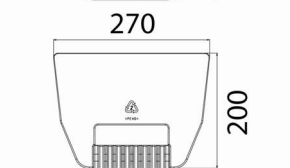

CUT-IT PROTECTORS

Dashboard protectors

Cut-it protectors are designed to avoid damages on car interiors while cutting out windshields.

They perfectly protect dashboard, head liners or pillar covers from scratching.

Content:

- 1 x CUT-IT Protector S curved
- 1 x CUT-IT Protector S straight
- 1 x CUT-IT Protector L curved
- 1 x CUT-IT Protector L straight

Approved by:
- Renault