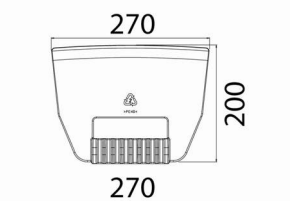

CUT-IT PROTECTORS

Dashboard protectors

Cut-it protectors are designed to avoid damages on car interiors while cutting out windshields.

They perfectly protect dashboard, head liners or pillar covers from scratching.

Content:

- 1 x CUT-IT Protector S curved
- 1 x CUT-IT Protector S straight
- 1 x CUT-IT Protector L curved
- 1 x CUT-IT Protector L straight

Approved by:
- Renault